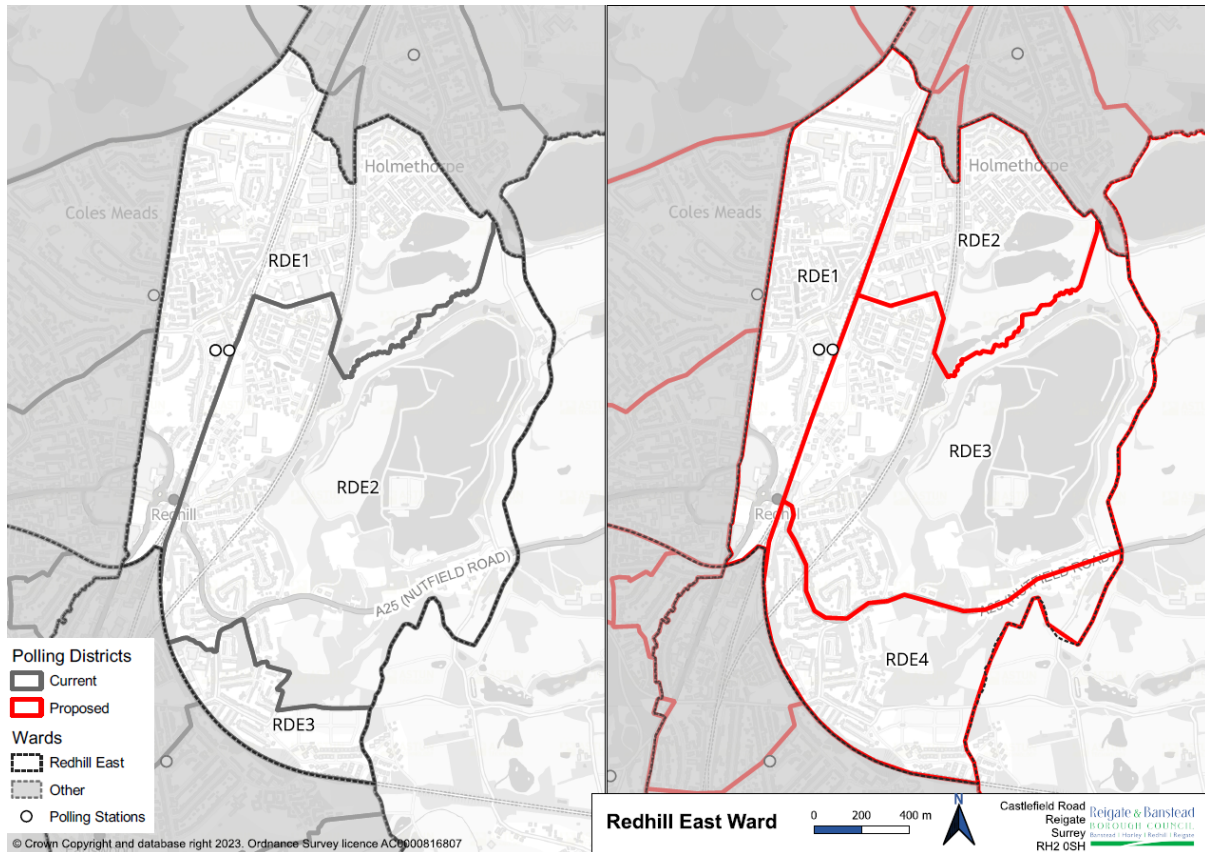

### Amendment:

To redraw the polling district boundary of RDE3 within the initial proposals to include voters residing on Redstone Manor, Fenton Road, and Fenton Close, so that they are designated to the polling place at Carrington School.

## Initial proposals map