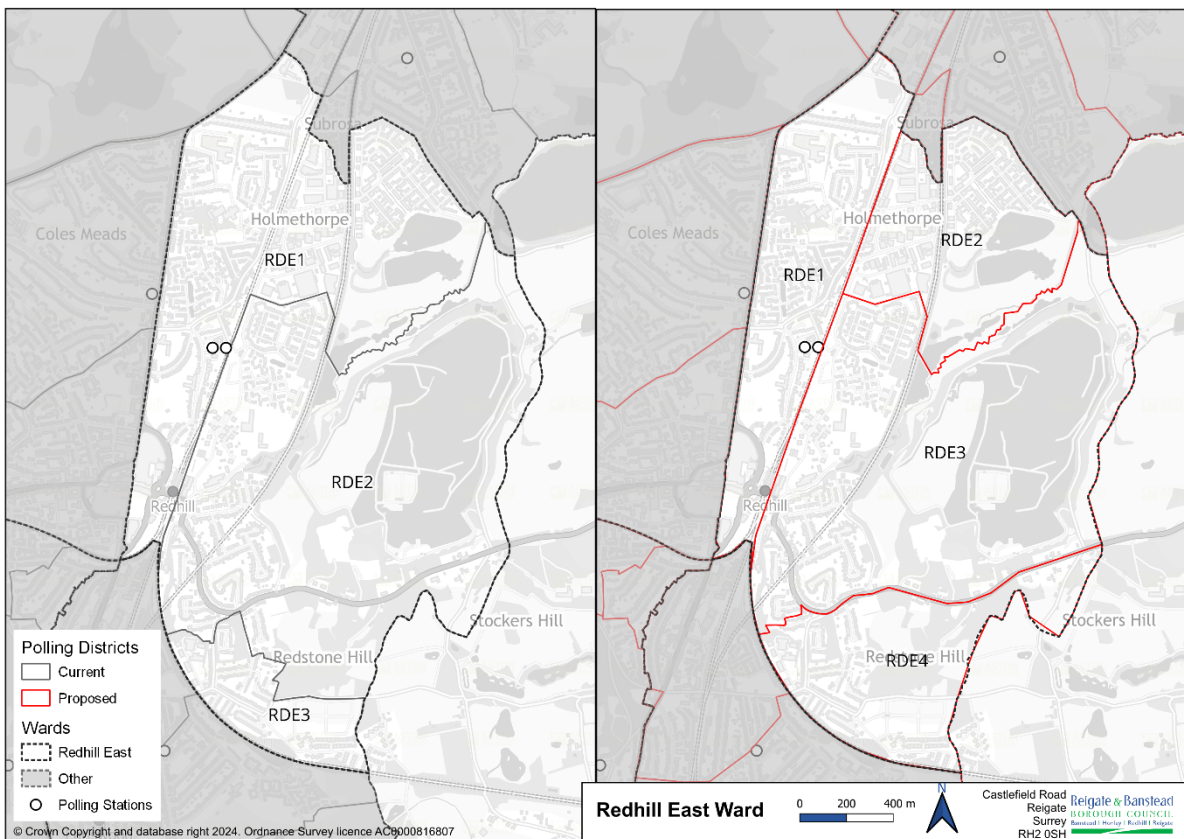

Amended polling district boundary map